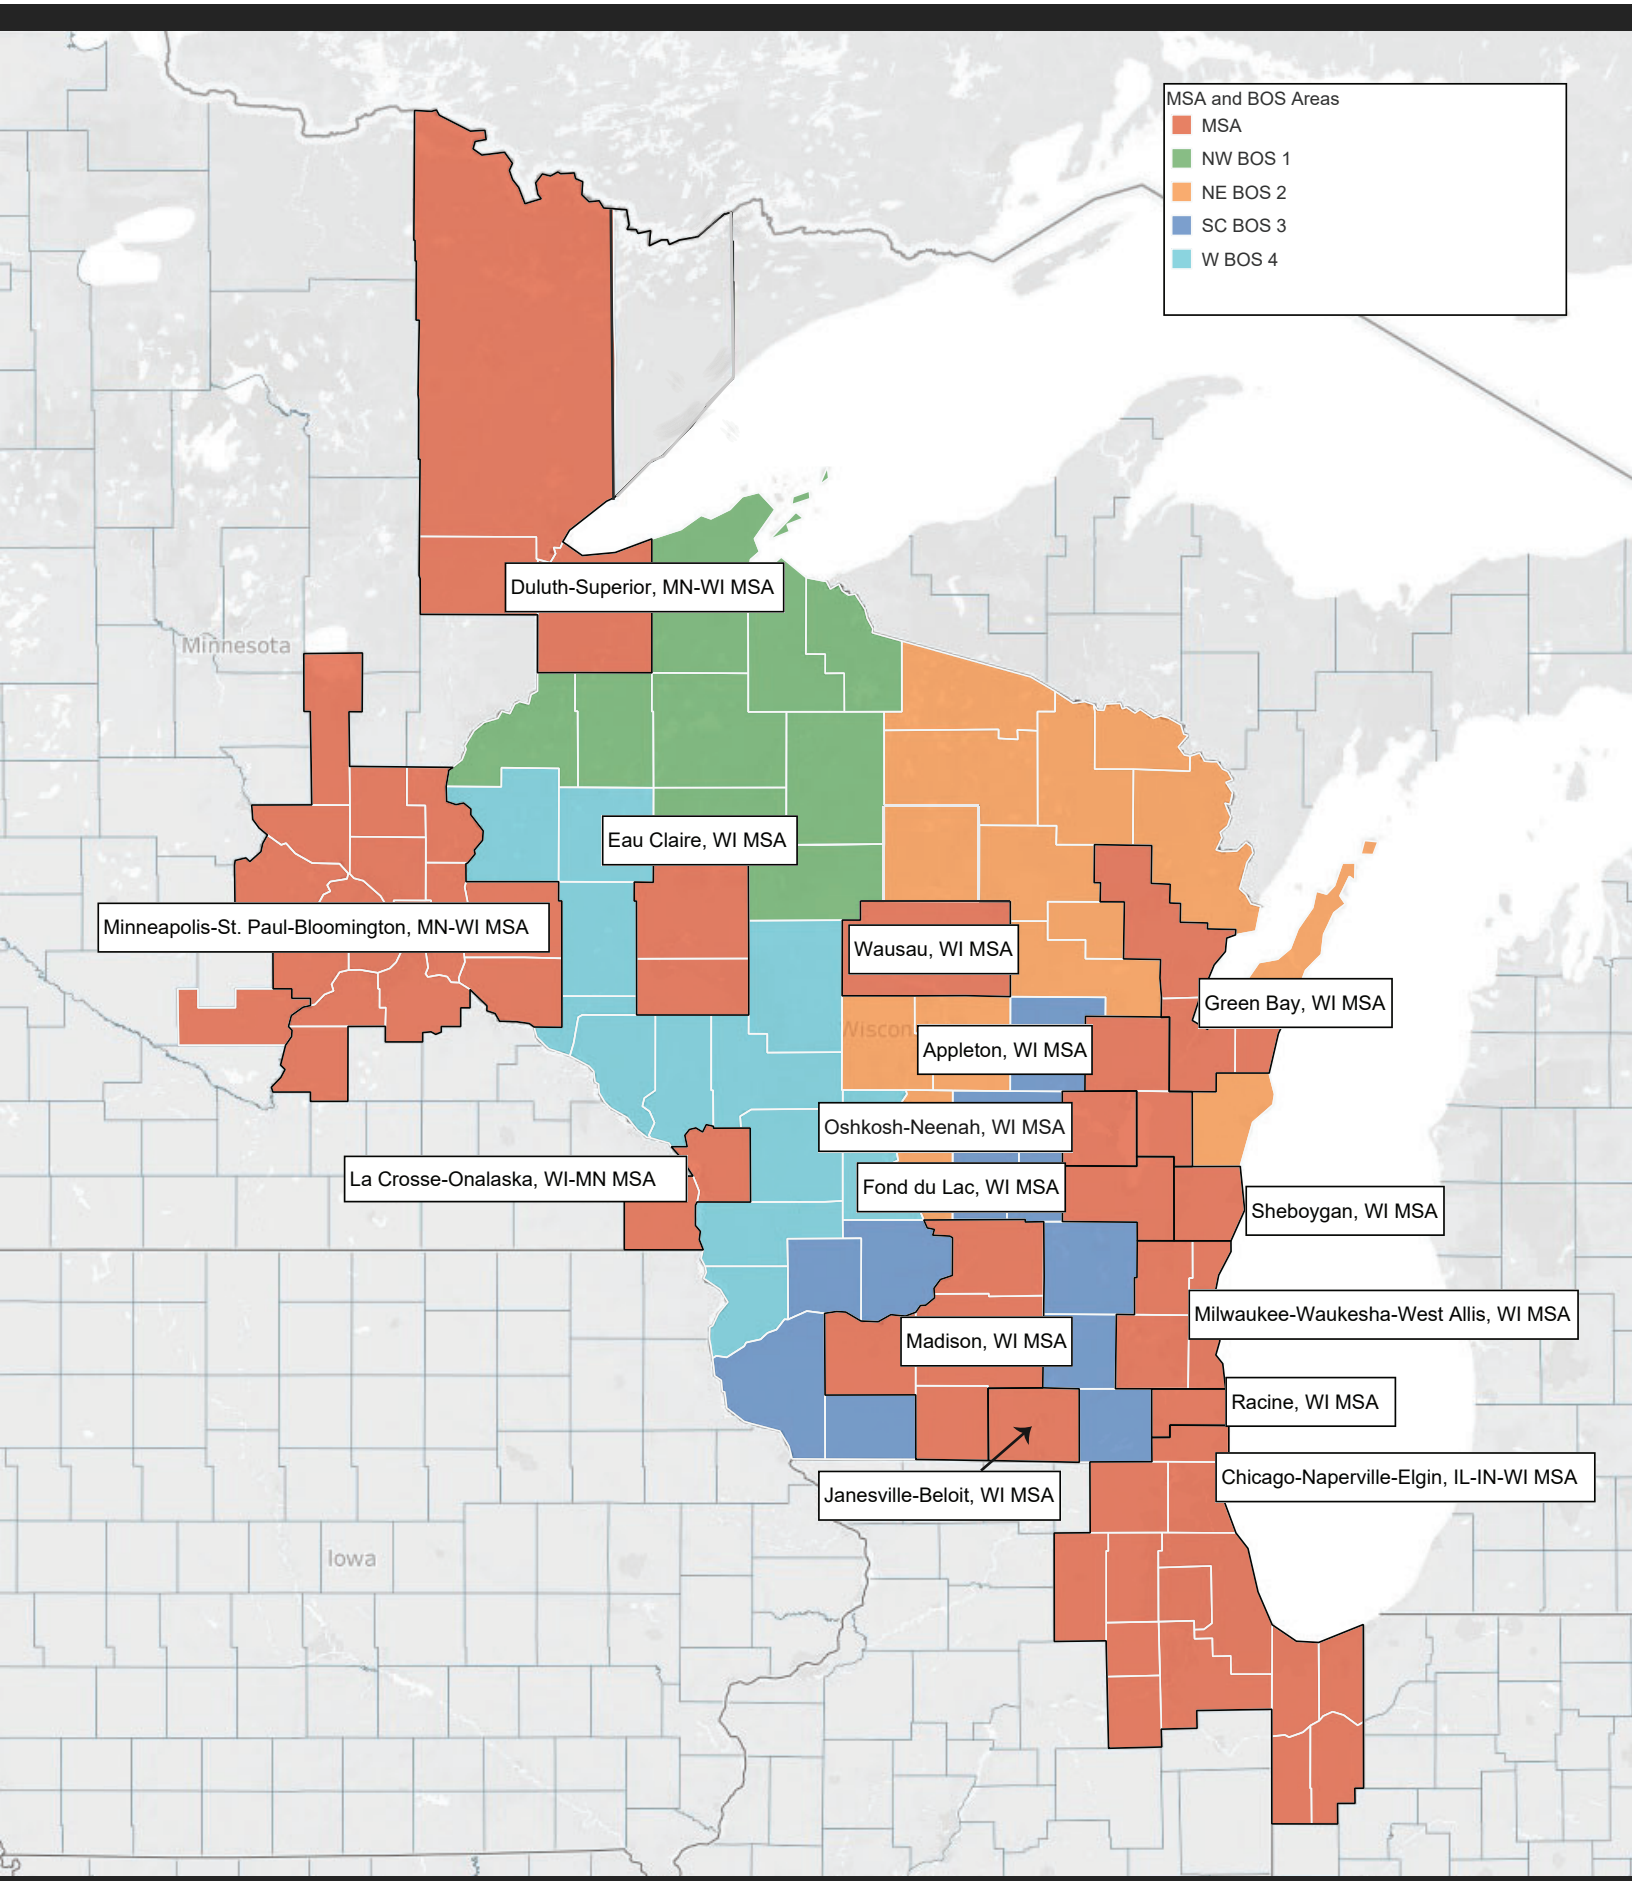

# Wisconsin OEWS Statistical Area Map - May 2021

MSA and BOS Areas

- MSA
- NW BOS 1
- NE BOS 2
- SC BOS 3
- W BOS 4

Duluth-Superior, MN-WI MSA

Minnesota

Eau Claire, WI MSA

Minneapolis-St. Paul-Bloomington, MN-WI MSA

Wausau, WI MSA

Green Bay, WI MSA

Appleton, WI MSA

Oshkosh-Neenah, WI MSA

La Crosse-Onalaska, WI-MN MSA

Fond du Lac, WI MSA

Sheboygan, WI MSA

Madison, WI MSA

Milwaukee-Waukesha-West Allis, WI MSA

Racine, WI MSA

Janesville-Beloit, WI MSA

Chicago-Naperville-Elgin, IL-IN-WI MSA

Iowa

### **Chicago-Naperville-Elgin, IL-IN-WI (016980)**

Kenosha County, WI  
Cook County, IL  
DeKalb County, IL  
DuPage County, IL  
Grundy County, IL  
Jasper County, IN  
Kane County, IL  
Kendall County, IL  
Lake County, IL  
Lake County, IN  
McHenry County, IL  
Newton County, IN  
Porter County, IN  
Will County, IL